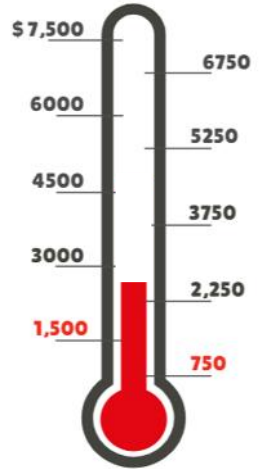

Long Island Liquid Waste Association

Judge Coleman Memorial Scholarship 2025

Since its inception in 2018 LILWA has proudly granted over $ 36,000 in aid to 24 applicants in honor of our past president, colleague and friend Judge Coleman.

Help us continue this tradition of generosity and excellence by donating to this worthy fund today.

This LILWA benefit is available to all LILWA members, their families and their employees and their families.

While LILWA guarantees the award of at least one $1500 award annually, the generosity of our members has, in the past, allowed us to grant as many as five (5) scholarships in a year! Your contribution will help us continue to maintain our goal. Please consider supporting this year's fundraising efforts.

Each year the Judge Coleman Memorial Scholarship(s) will be awarded at a Board of Directors meeting in June.

For those who want to donate by mail please fill in the information below and send with your donation check. We've added the convenience of online donations as well. Simply scan the QR code, or visit us at www.lilwa.org/scholarship-program. We look forward to acknowledging all contributors in our Summer 2025 newsletter.

OUR GOAL

Long Island Liquid Waste Association - Judge Coleman Memorial Scholarship 2025

Please Print

Scholarship Fund Donation Amount: $ _____

Name: _____

Company: _____

Address: _____

City: _____ State: _____ Zip: _____

Phone: _____ Email: _____

Save Time – Donate Online

Mail To:

Long Island Liquid Waste Association, Inc.

P.O. Box 311
Brightwaters, NY 11718

Students can Apply Here until
April 30, 2025